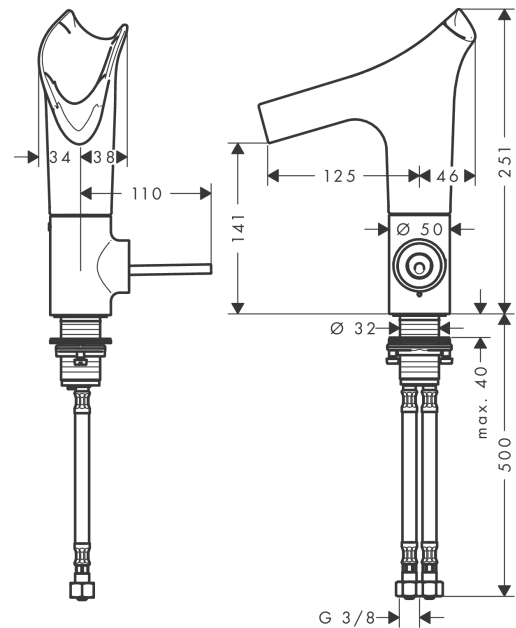

AXOR Starck V
Single lever basin mixer 140 with glass spout and waste set
 Surfaces: **Chrome** Article Number: **12112000**

Description

product features

- consists of: single lever basin mixer, waste set
- ComfortZone 140
- projection 125 mm
- swivel range adjustable in 2 steps to 120° or 145°
- laminar spray
- EasyClick connection between body and spout with SafetyStop-function
- Spout is dishwasher safe
- material spout: crystal glass
- flow rate at 3 bar: 4 l/min
- joystick ceramic cartridge
- non-closing waste set
- connection dimension: DN15
- handle can be positioned on the right or left
- handle position on the side: bottom-side at the base body (not suitable for wash bowls)

Technology

Design awards

reddot award 2015
winner

Product image

Scale drawing

AXOR Starck V
Single lever basin mixer 140 with glass spout and waste set
 Surfaces: **Chrome** Article Number: **12112000**

Flowchart